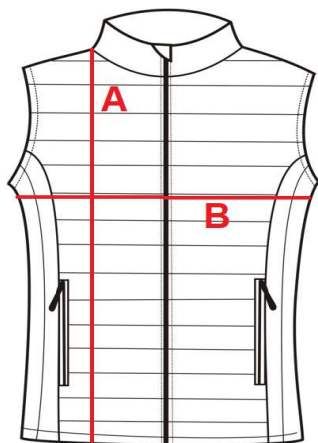

VL803

Ladies' bodywarmer

cm	S	M	L	XL	XXL
A	65	67	69	70	71
B	51	53	57	60	64

Orientation sizes of the product.